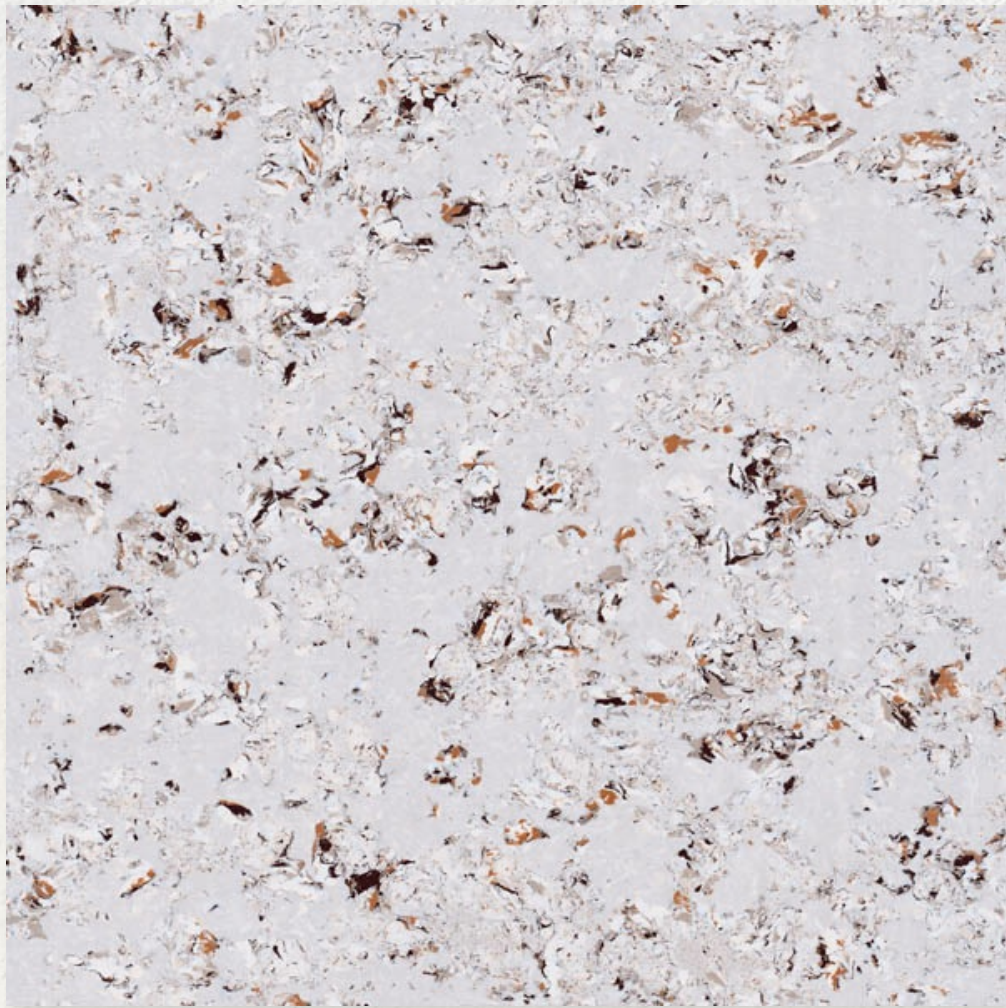

600 X 600 MM

TEXAS WHITE
DC SERIES
FINISH : GLOSSY