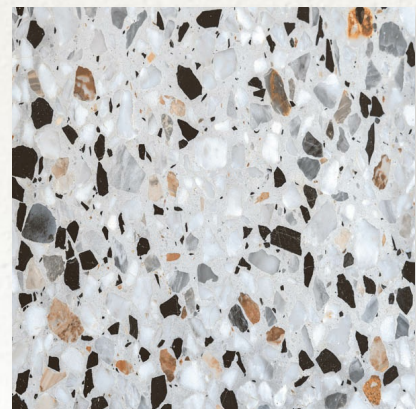

600 X 600 MM

TERRAZZO BLACK
TERREZO SERIES
FINISH : RUSTIC

Random 3

600 X 600 MM

TERRAZZO WHITE
TERREZO SERIES
FINISH : RUSTIC

Random 3

600 X 600 MM

TERRAZZO-2001
TERREZO SERIES
FINISH : RUSTIC