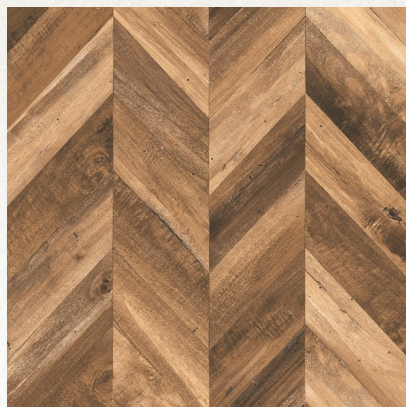

600 X 600 MM

LAYON WOOD
WOOD SERIES
FINISH : RUSTIC

Random 2

600 X 600 MM

PARQUET BEIGE
WOOD SERIES
FINISH : RUSTIC

Random 3

600 X 600 MM

PARQUET BLACK
WOOD SERIES
FINISH : RUSTIC