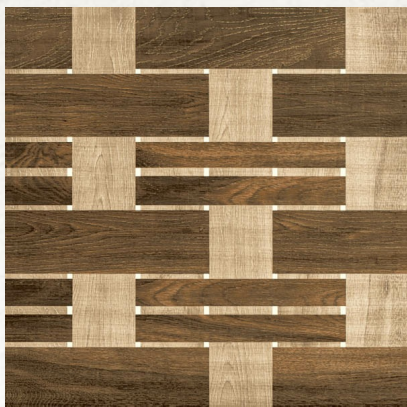

**CASTANO NATURAL
WOOD SERIES
FINISH : RUSTIC**

Random 4

600 X 600 MM

CUBICAL WOOD BEIGE
WOOD SERIES
FINISH : RUSTIC

Random 1

600 X 600 MM

CUBICAL WOOD BROWN
WOOD SERIES
FINISH : RUSTIC

Random 1

600 X 600 MM

LAYON WOOD
WOOD SERIES
FINISH : RUSTIC

Random 2

600 X 600 MM

PARQUET BEIGE
WOOD SERIES
FINISH : RUSTIC

Random 3

600 X 600 MM

PARQUET BLACK
WOOD SERIES
FINISH : RUSTIC