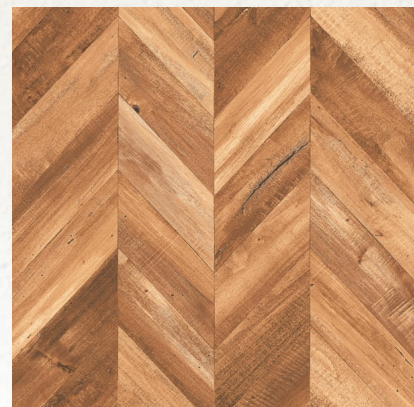

600 X 600 MM

LAYON WOOD
WOOD SERIES
FINISH : RUSTIC

Random 2

600 X 600 MM

PARQUET BEIGE
WOOD SERIES
FINISH : RUSTIC

Random 3

600 X 600 MM

PARQUET BLACK
WOOD SERIES
FINISH : RUSTIC