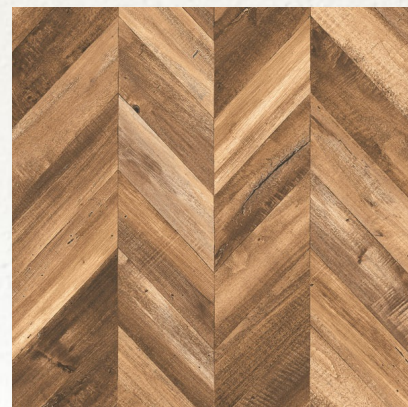

600 X 600 MM

LAYON WOOD
WOOD SERIES
FINISH : RUSTIC

Random 2

600 X 600 MM

PARQUET BEIGE
WOOD SERIES
FINISH : RUSTIC

Random 3

600 X 600 MM

PARQUET BLACK
WOOD SERIES
FINISH : RUSTIC