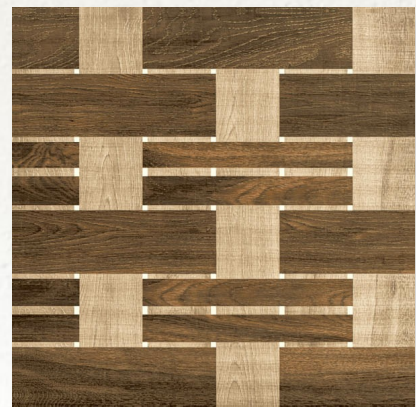

**CASTANO NATURAL
WOOD SERIES
FINISH : RUSTIC**

Random 4

600 X 600 MM

CUBICAL WOOD BEIGE
WOOD SERIES
FINISH : RUSTIC

Random 1

600 X 600 MM

CUBICAL WOOD BROWN
WOOD SERIES
FINISH : RUSTIC

Random 1

600 X 600 MM

LAYON WOOD
WOOD SERIES
FINISH : RUSTIC

Random 2

600 X 600 MM

PARQUET BEIGE
WOOD SERIES
FINISH : RUSTIC

Random 3

600 X 600 MM

PARQUET BLACK
WOOD SERIES
FINISH : RUSTIC