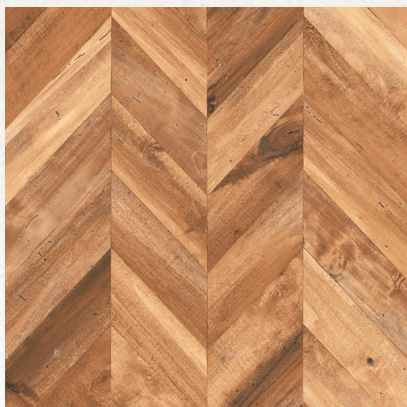

600 X 600 MM

LAYON WOOD
WOOD SERIES
FINISH : RUSTIC

Random 2

600 X 600 MM

PARQUET BEIGE
WOOD SERIES
FINISH : RUSTIC

Random 3

600 X 600 MM

PARQUET BLACK
WOOD SERIES
FINISH : RUSTIC