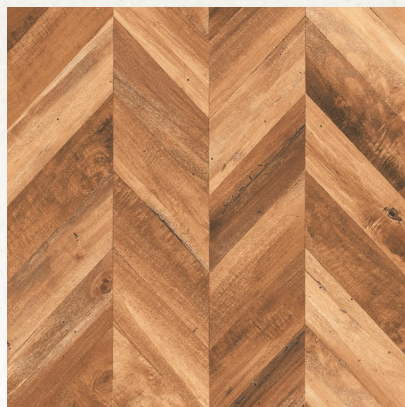

600 X 600 MM

LAYON WOOD
WOOD SERIES
FINISH : RUSTIC

Random 2

600 X 600 MM

PARQUET BEIGE
WOOD SERIES
FINISH : RUSTIC

Random 3

600 X 600 MM

PARQUET BLACK
WOOD SERIES
FINISH : RUSTIC