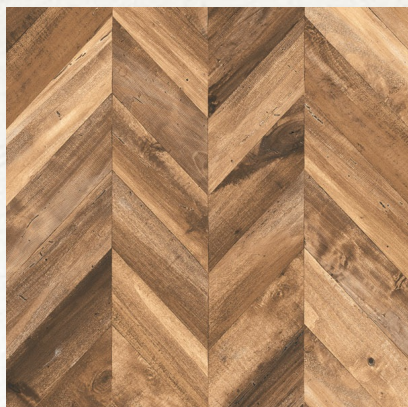

600 X 600 MM

LAYON WOOD
WOOD SERIES
FINISH : RUSTIC

Random 2

600 X 600 MM

PARQUET BEIGE
WOOD SERIES
FINISH : RUSTIC

Random 3

600 X 600 MM

PARQUET BLACK
WOOD SERIES
FINISH : RUSTIC