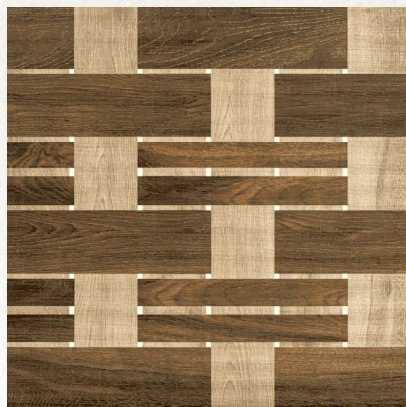

**CASTANO NATURAL
WOOD SERIES
FINISH : RUSTIC**

Random 4

600 X 600 MM

CUBICAL WOOD BEIGE
WOOD SERIES
FINISH : RUSTIC

Random 1

600 X 600 MM

CUBICAL WOOD BROWN
WOOD SERIES
FINISH : RUSTIC

Random 1

600 X 600 MM

LAYON WOOD
WOOD SERIES
FINISH : RUSTIC

Random 2

600 X 600 MM

PARQUET BEIGE
WOOD SERIES
FINISH : RUSTIC

Random 3

600 X 600 MM

PARQUET BLACK
WOOD SERIES
FINISH : RUSTIC