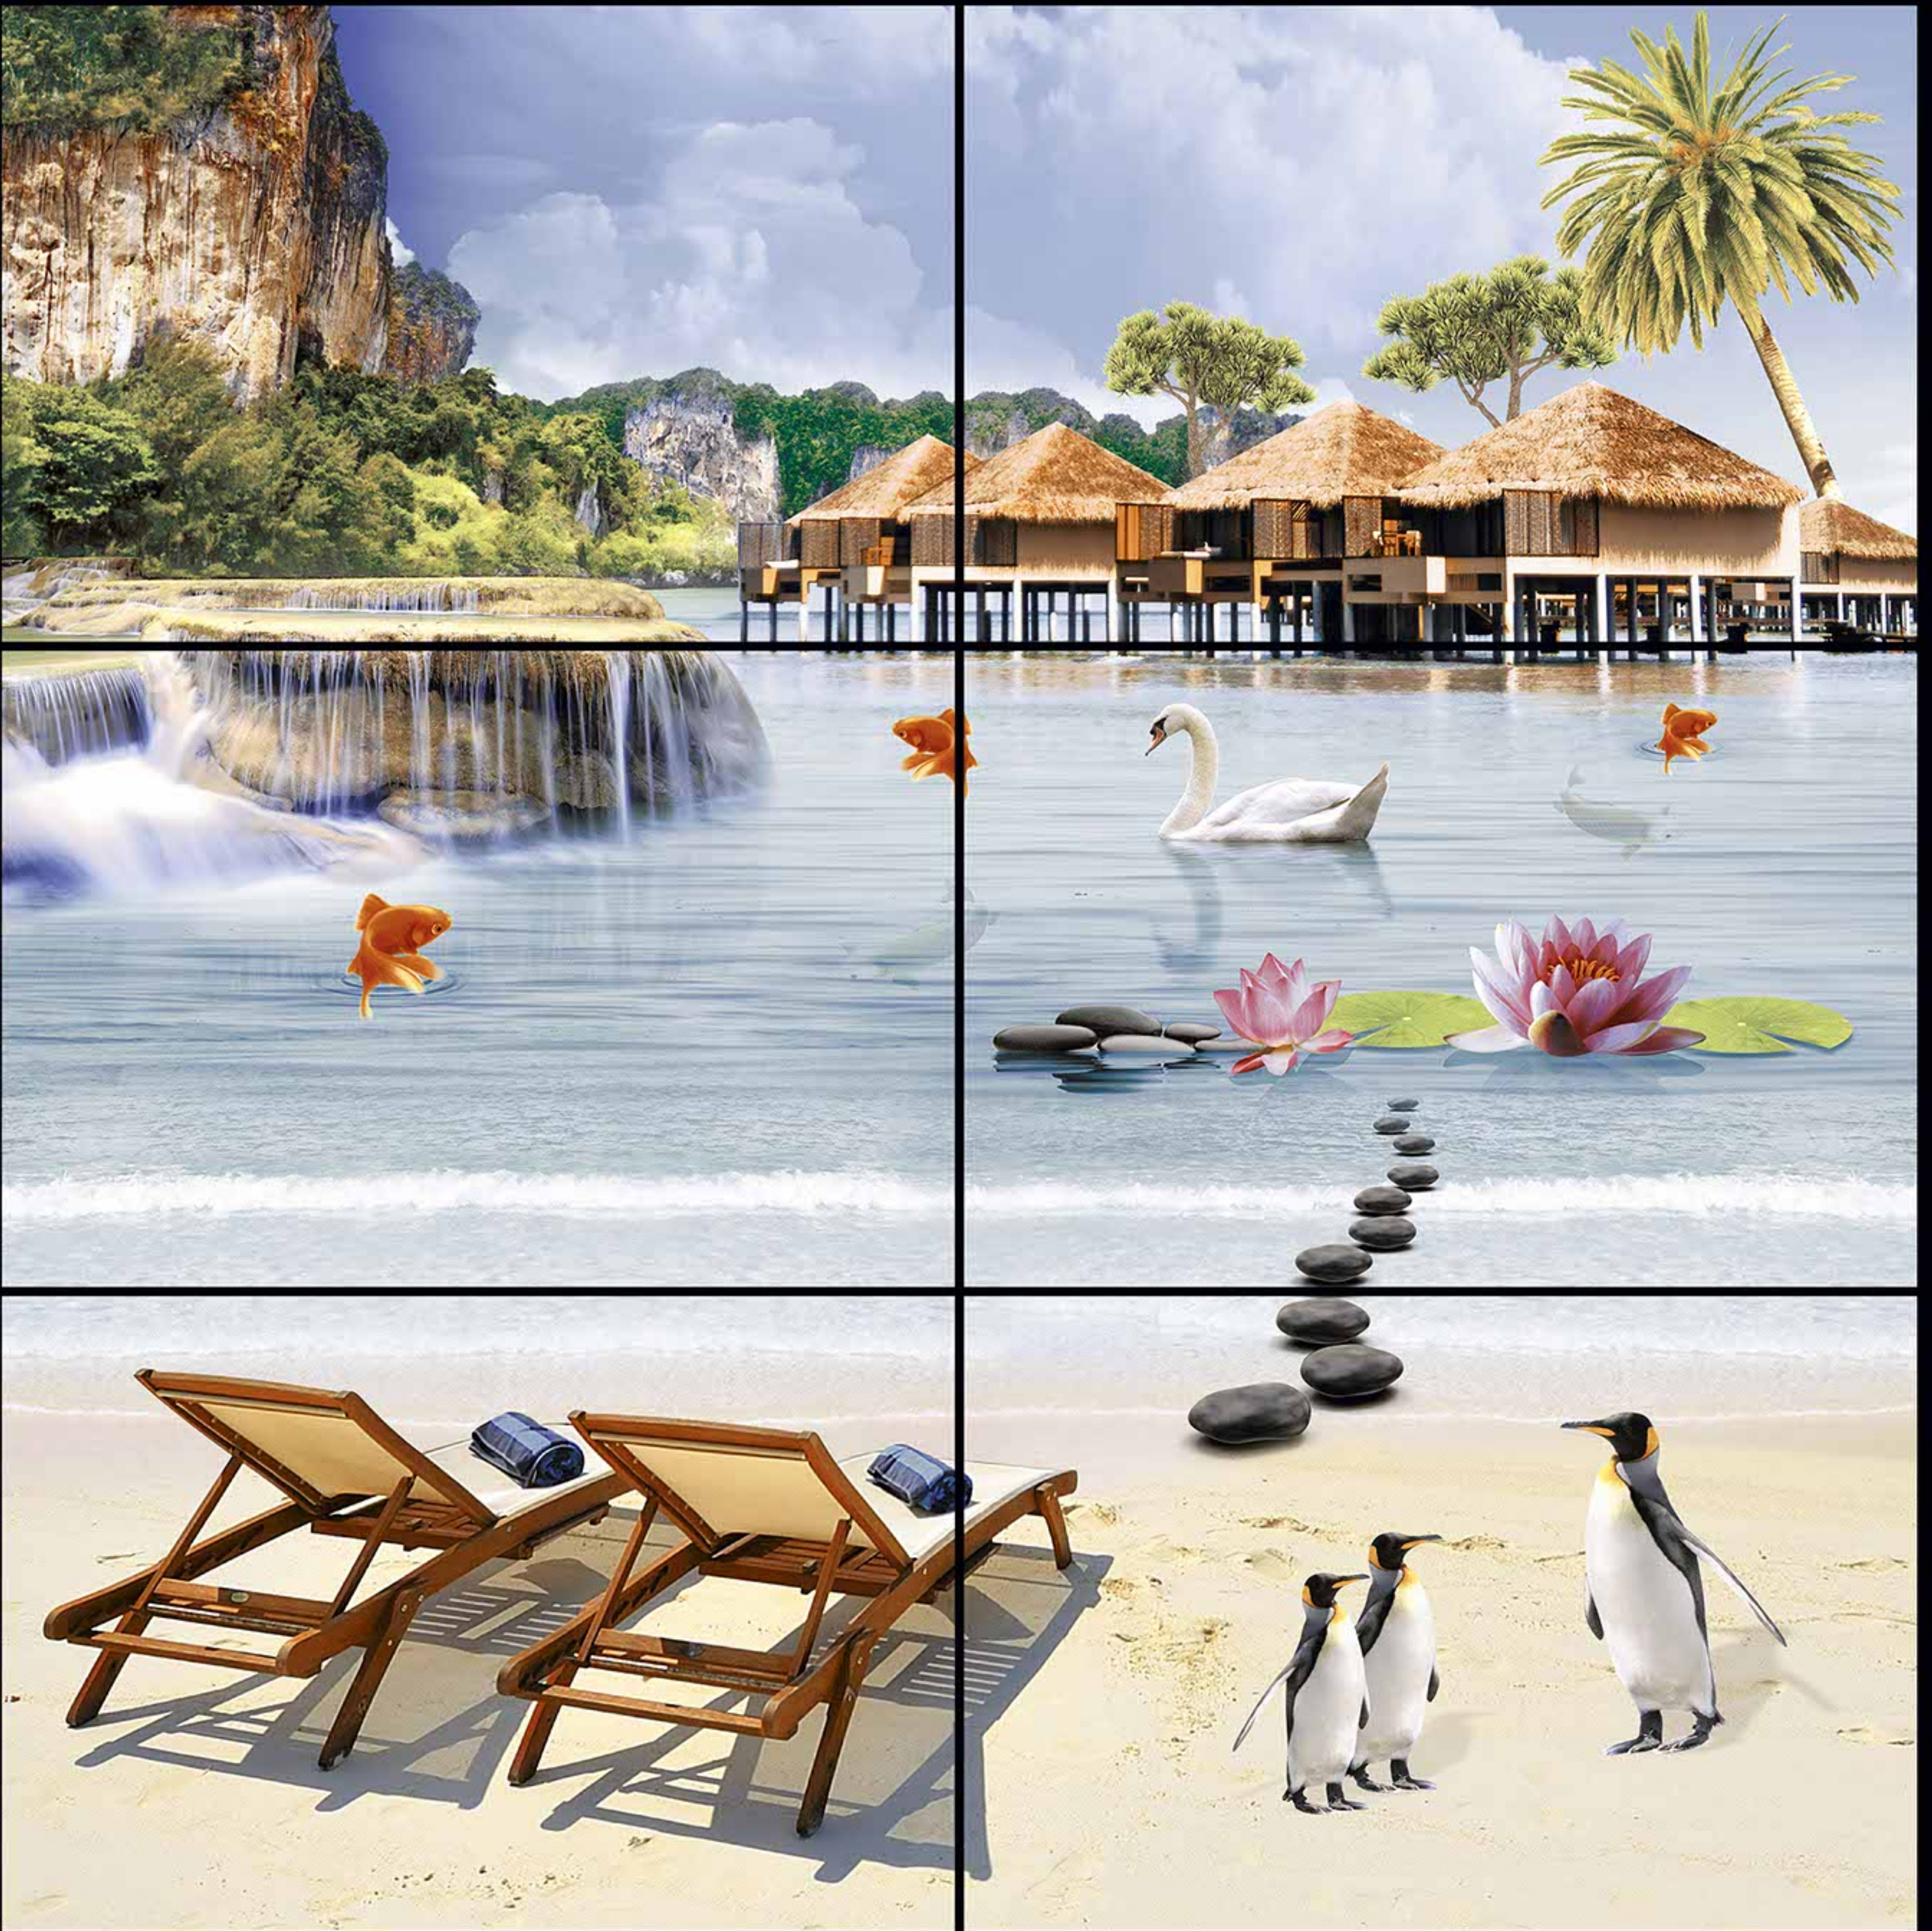

DIGITAL WALL TILES

300 X 450 MM

POSTER SERIES

Poster-1

4-PCS

Available in Matt & Glossy

Poster-2

6-PCS